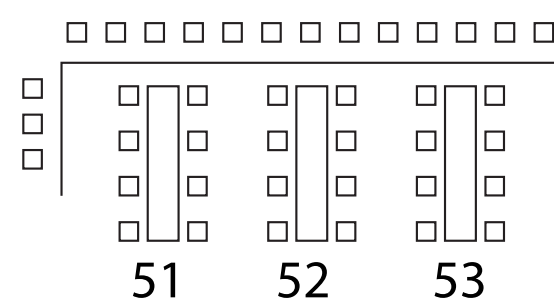

D.J. F.O.H Sound

Entrance / Front Desk

Beer Tub

Beer Tub

Snack Bar

Women's Restroom

Men's Restroom

Women's Restroom

TREMOORS