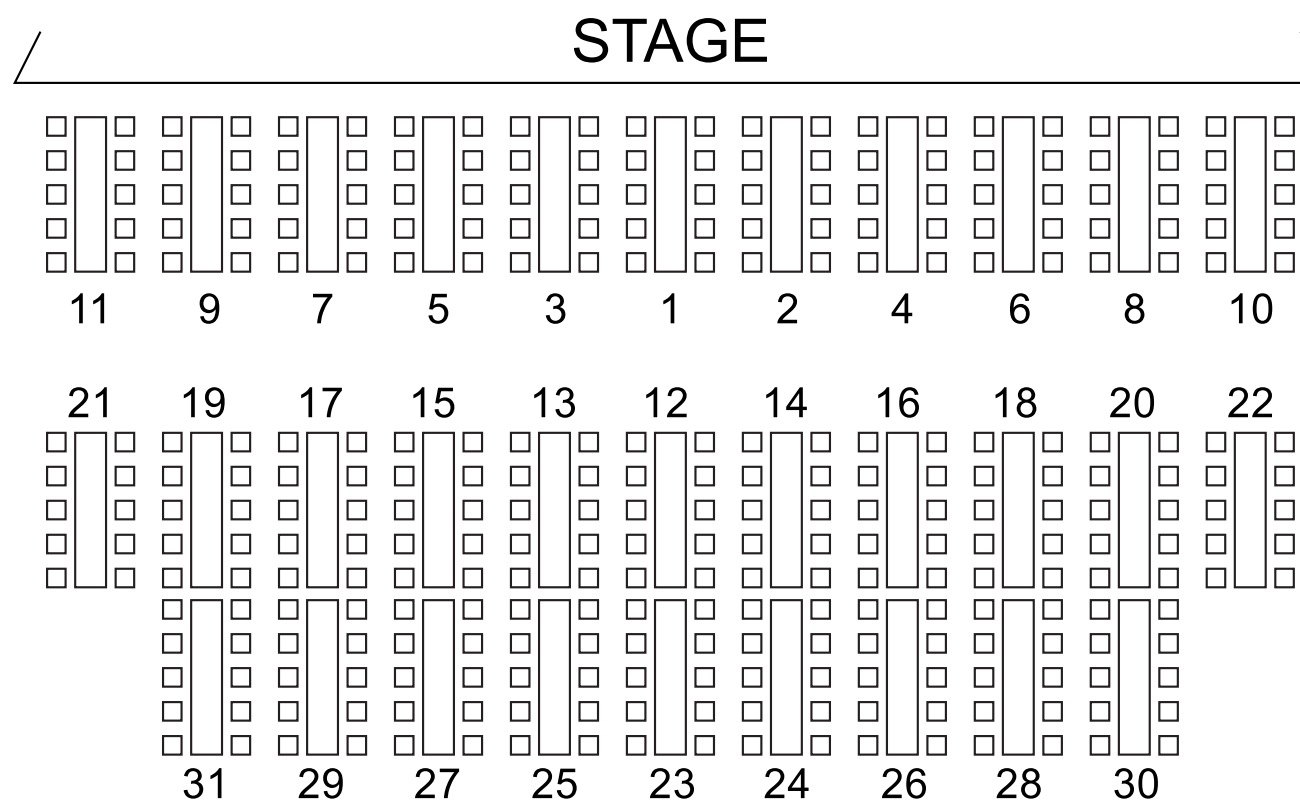

Pop's Hat Shop

POOL

POOL

SMOKING DECK

MECHANICAL BULL

Main Bar

POOL TABLES

MECHANICAL BULL

GAMES

PARTY ROOM

Bar

Ticket Price/Level

- \$ \_\_\_\_\_ Front Row
- \$ \_\_\_\_\_ Reserved Floor
- \$ \_\_\_\_\_ Reserved Wing
- \$ \_\_\_\_\_ General

Day of Show

- \$ \_\_\_\_\_ Reserved Floor
- \$ \_\_\_\_\_ Reserved Wing
- \$ \_\_\_\_\_ General