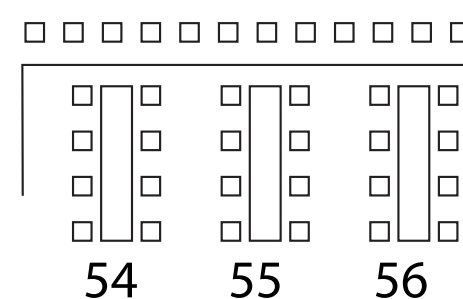

D.J. F.O.H Sound

Entrance / Front Desk

Beer Tub