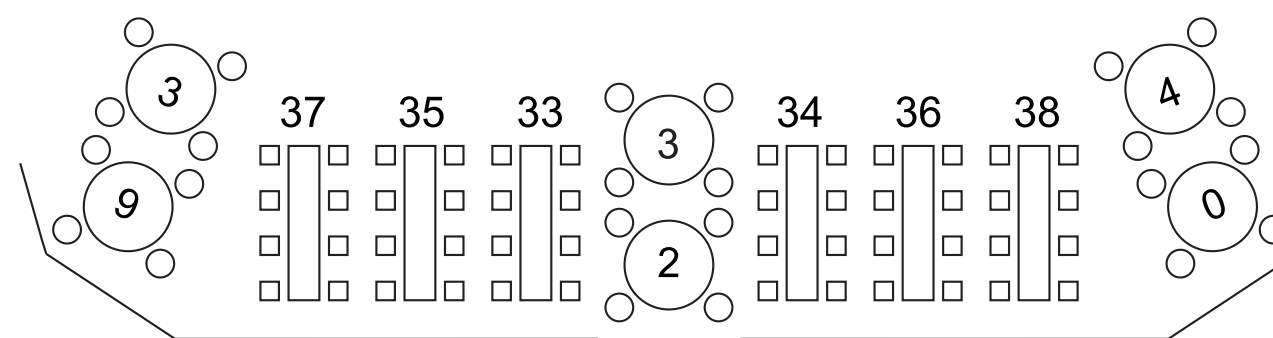

GAMES

PARTY ROOM

Bar

Ticket Price/Level

- \$ \_\_\_\_\_ Front Row
- \$ \_\_\_\_\_ Reserved Floor
- \$ \_\_\_\_\_ Reserved Wing
- \$ \_\_\_\_\_ General

Day of Show

- \$ \_\_\_\_\_ Reserved Floor
- \$ \_\_\_\_\_ Reserved Wing
- \$ \_\_\_\_\_ General